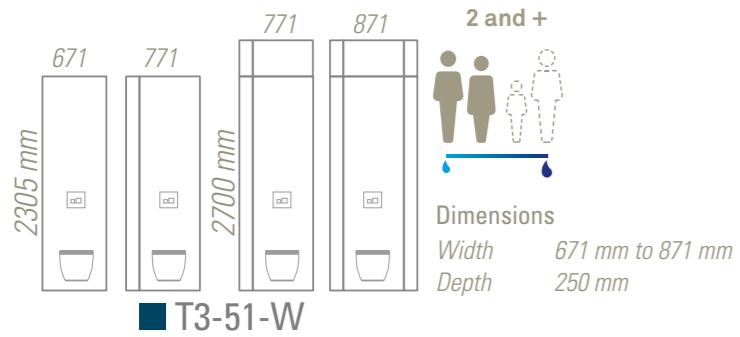

modern

2016 Edition

Adapt your Twido® to fit the space you have

T4-136
T4-102W
Width 670 mm minimum

T3-102
T3-51W
Width 871 mm minimum

Twido® blends
right into your
environment