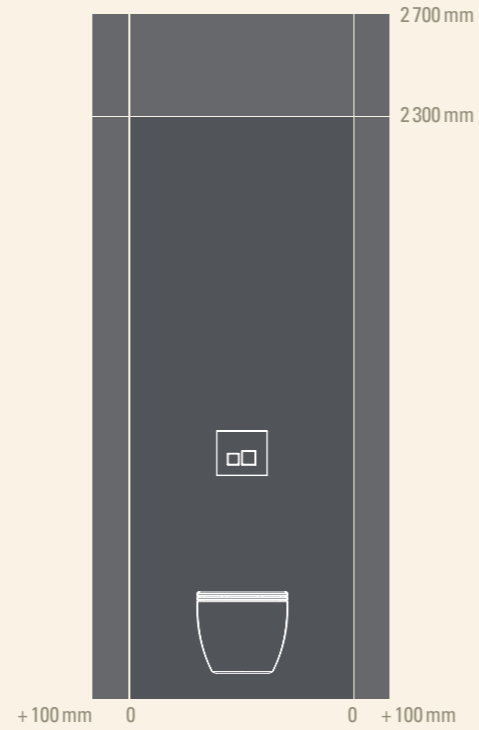

modern

2016 Edition

Adapt your Twido® to fit the space you have

T4-136
T4-102W
Width 670 mm minimum

T3-102
T3-51W
Width 871 mm minimum

Twido® blends
right into your
environment