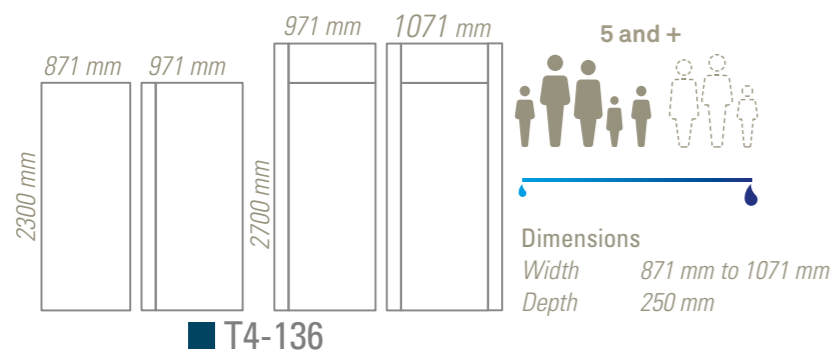

modern

2016 Edition

Adapt your Twido® to fit the space you have

T4-136
T4-102W
Width 670 mm minimum

T3-102
T3-51W
Width 871 mm minimum

Twido® blends
right into your
environment