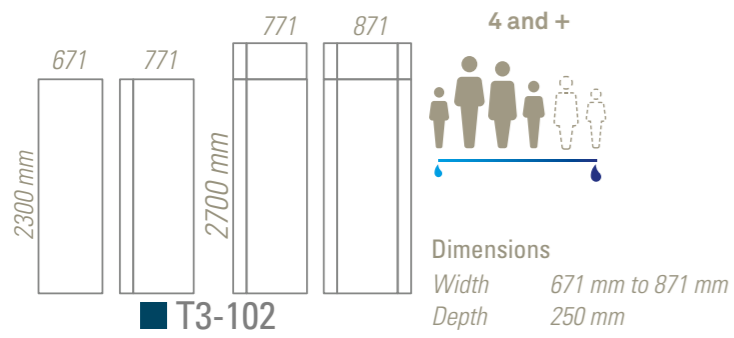

modern

2016 Edition

Adapt your Twido® to fit the space you have

T4-136
T4-102W
Width 670 mm minimum

T3-102
T3-51W
Width 871 mm minimum

Twido® blends
right into your
environment