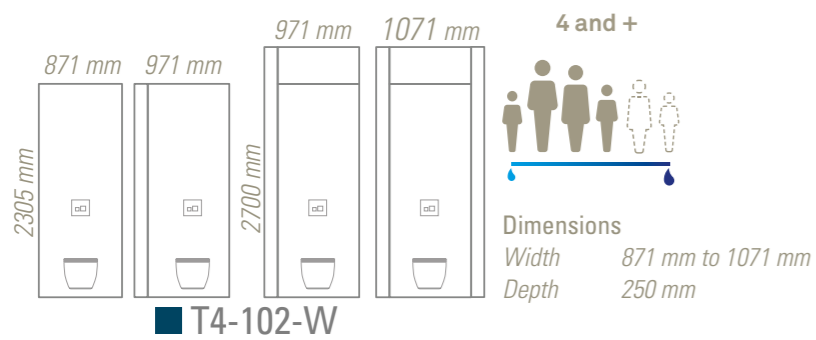

modern

2016 Edition

Adapt your Twido® to fit the space you have

T4-136
T4-102W
Width 670 mm minimum

T3-102
T3-51W
Width 871 mm minimum

Twido® blends
right into your
environment