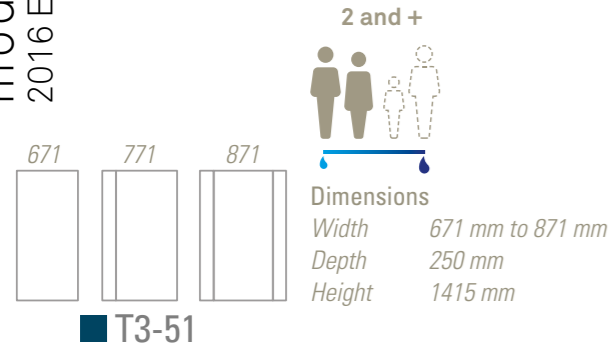

modern

2016 Edition

Adapt your Twido® to fit the space you have

T4-136
T4-102W
Width 670 mm minimum

T3-102
T3-51W
Width 871 mm minimum

Twido® blends
right into your
environment