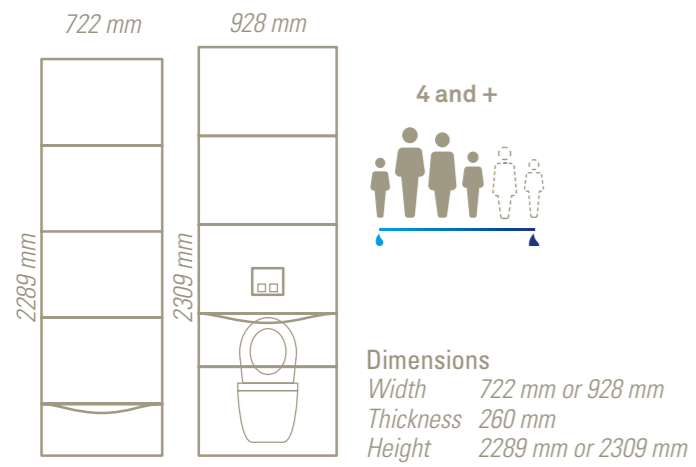

■ T3-102 ■ T4-102W