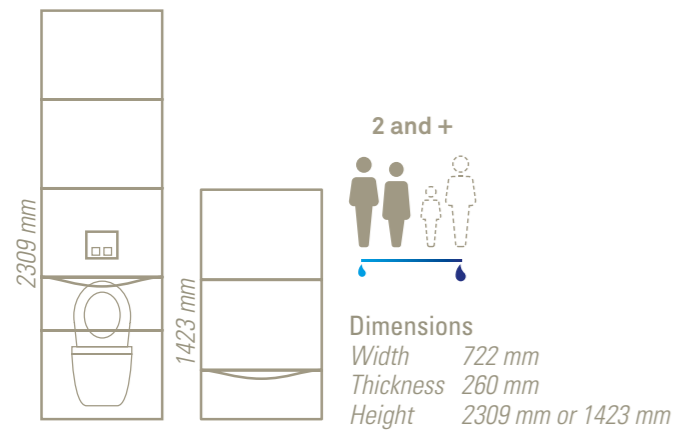

■ T3-51W ■ T3-51