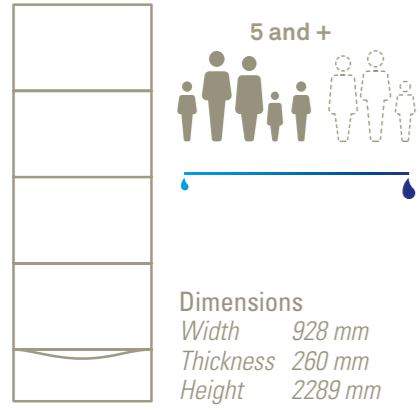

■ T4-136

The toilet support structure system built into Twido® is fully accessible