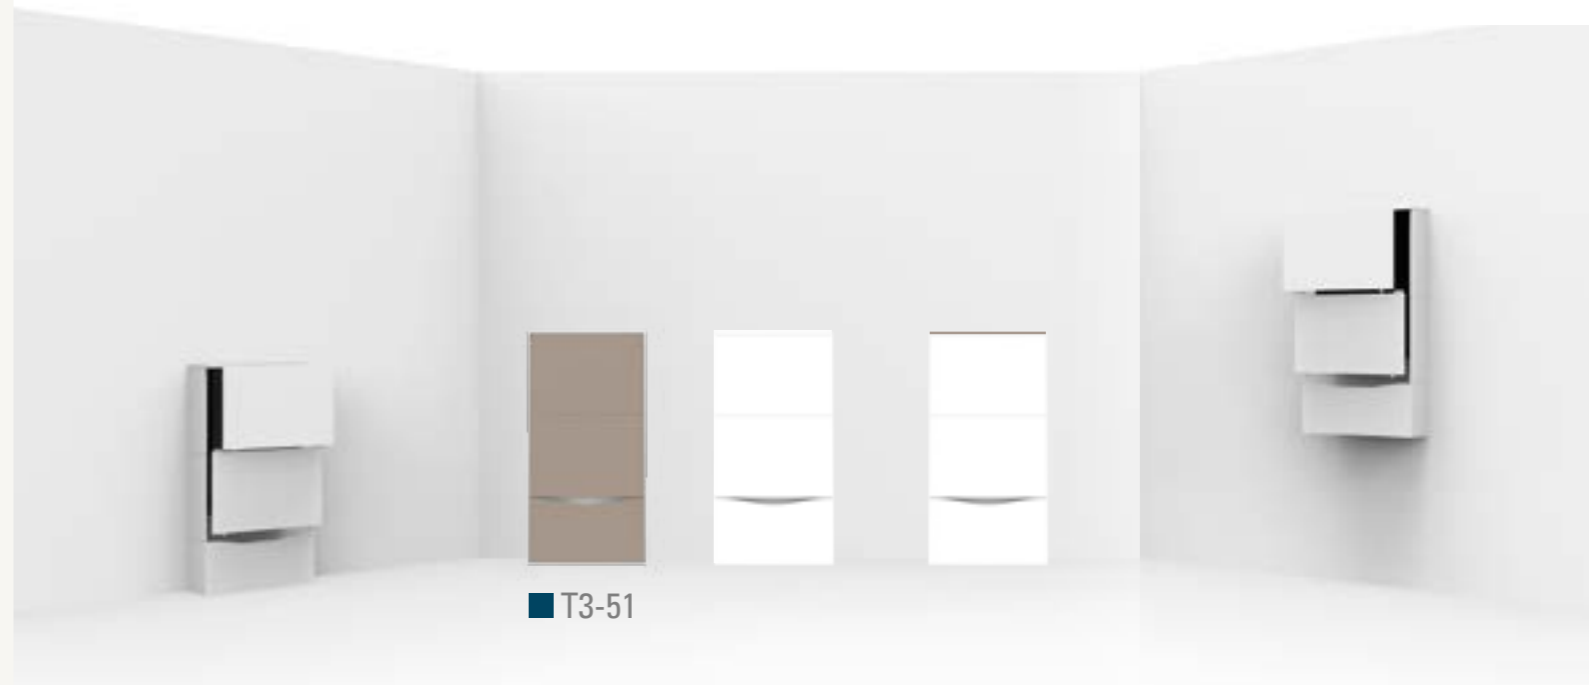

Choose

be creative by choosing over
our large range of finishes

■ T4-136

■ T3-102 ■ T4-102W

■ T3-51W ■ T3-51

The toilet support structure system built into Twido® is fully accessible

Overview of the 2016 essentiel collection