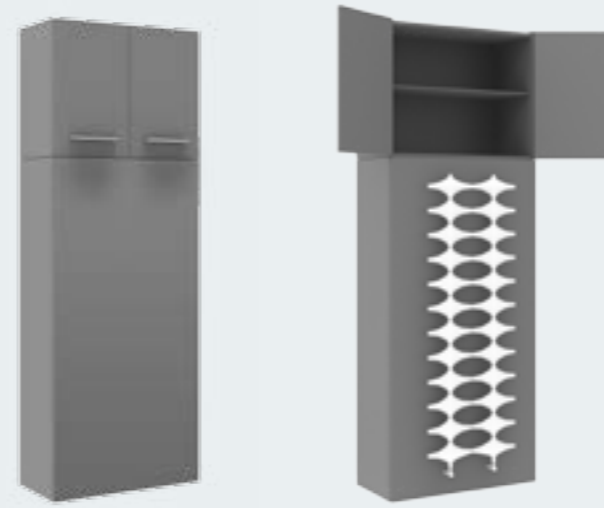

Add more
storage
space

COLUMN

BASE

TOWER *towel warmer optional*

TOWER ■ T3-51 *towel rack not included*

BASE ■ T3-51 *mirror optional*

COLUMN ■ T3-102

Twido®
helps
you think
outside the box

Two
functions
in a single
fixture

T4-136

ARC optional mirror

T3-102

CURVE mirror optional

Blanc pailleté
basin

Bistre
basin

Neige