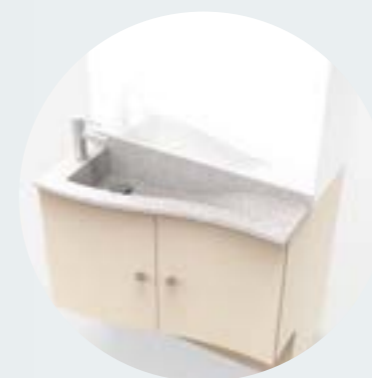

Associate

your Twido® with elegant fixtures for on-demand hot water and conserve even more water and energy

elements
2016 Collection

Add

an extra feature to your Twido® by associating a handy accessory: a towel warmer, a mirror, a hook, etc.

Two
functions
in a single
fixture

T4-136

ARC optional mirror

T3-102

CURVE mirror optional

Blanc pailleté
basin

Bistre
basin

Neige

Crème

Interior cèrusé

Meticulous finish
Inside
and out

CURVE ■ T3-102 mirror optional

ARC ■ T4-136 mirror optional

Contact us
for custom
colours

TWIDO® TIP

The proximity between
your Twido® and your
faucet reduces energy losses