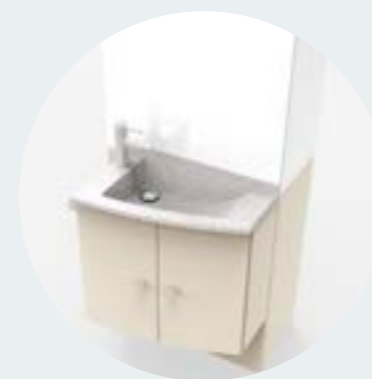

elements

2016 Collection

elements
2016 Collection

Organise
Associate
Add

elements
2016 Collection

Organise

your bathroom or even your living room using clever storage built right into your Twido®

elements
2016 Collection

Associate

your Twido® with elegant fixtures for on-demand hot water and conserve even more water and energy

elements
2016 Collection

Add

an extra feature to your Twido® by associating a handy accessory: a towel warmer, a mirror, a hook, etc.

Two
functions
in a single
fixture

T4-136

ARC optional mirror

T3-102

CURVE mirror optional

Blanc pailleté
basin

Bistre
basin

Neige

Crème

Interior cèrusé

Meticulous finish
Inside
and out

CURVE ■ T3-102 mirror optional

ARC ■ T4-136 mirror optional

Contact us
for custom
colours

TWIDO® TIP

The proximity between
your Twido® and your
faucet reduces energy losses