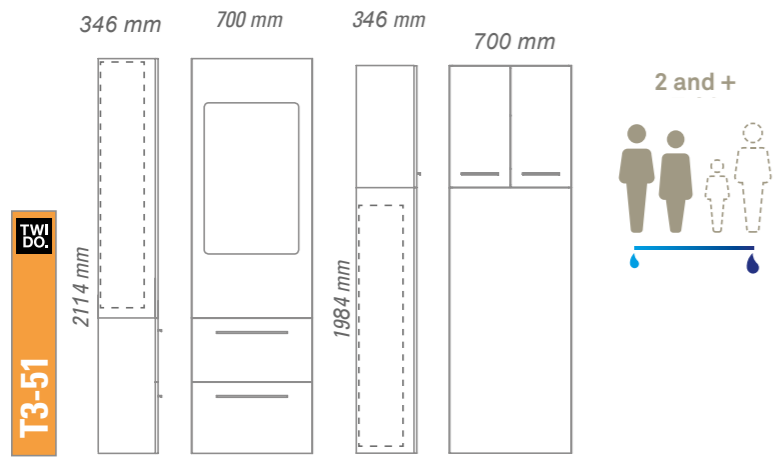

Add more
storage
space

COLUMN

BASE

TOWER *towel warmer optional*

TOWER ■ T3-51 *towel rack not included*

BASE ■ T3-51 *mirror optional*

COLUMN ■ T3-102

Twido®
helps
you think
outside the box

Two
functions
in a single
fixture

T4-136

ARC optional mirror

T3-102

CURVE mirror optional

Blanc pailleté
basin

Bistre
basin

Neige