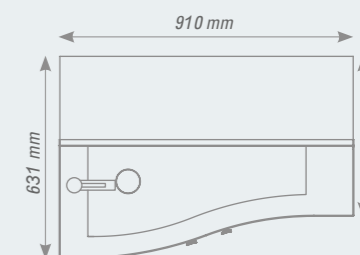

Two
functions
in a single
fixture

T4-136

ARC optional mirror

T3-102

CURVE mirror optional

Blanc pailleté
basin

Bistre
basin

Neige

Crème

Interior cèrusé

Meticulous finish
Inside
and out

CURVE ■ T3-102 mirror optional

ARC ■ T4-136 mirror optional

Contact us
for custom
colours

TWIDO® TIP

The proximity between
your Twido® and your
faucet reduces energy losses