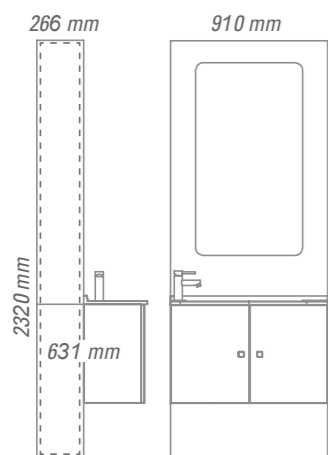

Add more
storage
space

COLUMN

BASE

TOWER *towel warmer optional*

TOWER ■ T3-51 *towel rack not included*

BASE ■ T3-51 *mirror optional*

COLUMN ■ T3-102

Twido®
helps
you think
outside the box

Two
functions
in a single
fixture

T4-136

ARC optional mirror

T3-102

CURVE mirror optional

Blanc pailleté
basin

Bistre
basin

Neige