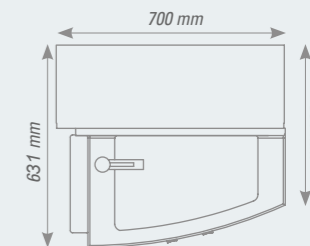

Two
functions
in a single
fixture

T4-136

ARC optional mirror

T3-102

CURVE mirror optional

Blanc pailleté
basin

Bistre
basin

Neige

Crème

Interior cèrusé

Meticulous finish
Inside
and out

CURVE ■ T3-102 mirror optional

ARC ■ T4-136 mirror optional

Contact us
for custom
colours

TWIDO® TIP

The proximity between
your Twido® and your
faucet reduces energy losses