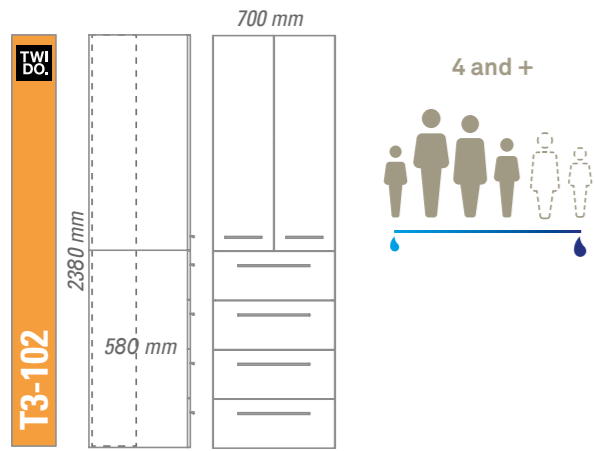

Add more
storage
space

COLUMN