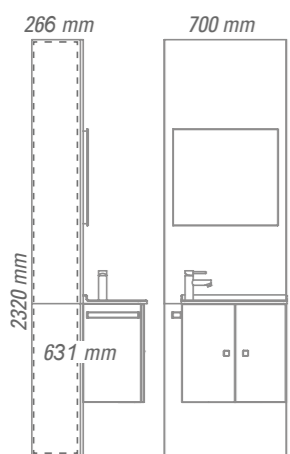

Add more
storage
space

COLUMN

BASE

TOWER *towel warmer optional*

TOWER ■ T3-51 *towel rack not included*

BASE ■ T3-51 *mirror optional*

COLUMN ■ T3-102

Twido®
helps
you think
outside the box

Two
functions
in a single
fixture

T4-136

ARC optional mirror

T3-102

CURVE mirror optional

Blanc pailleté
basin

Bistre
basin

Neige